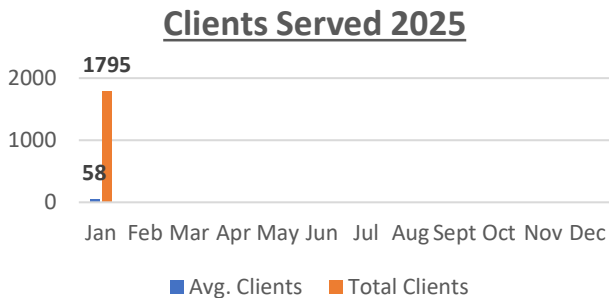

PETERBOROUGH SOUP KITCHEN

Feeding the homeless and disadvantaged

January Figures

Logbook completion was **71%**. The item missed most in January was the recording of no pest sightings.

ASAP Recovery...to the Rescue!